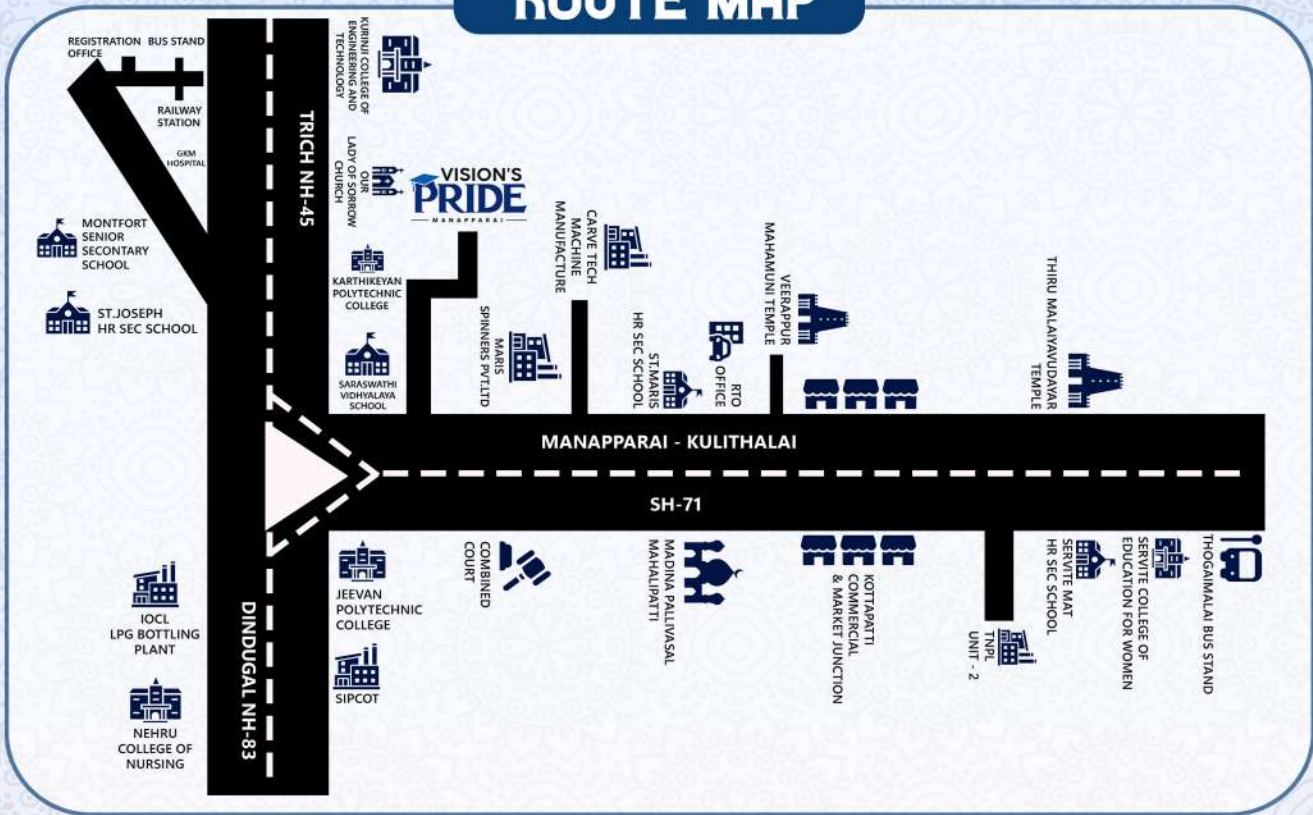

PAYMENT TERMS

5%

At The Time Of Booking

45%

7 Days From Booking After
Legal Verification

50%

15 Days From Booking For
Registration

ROUTE MAP